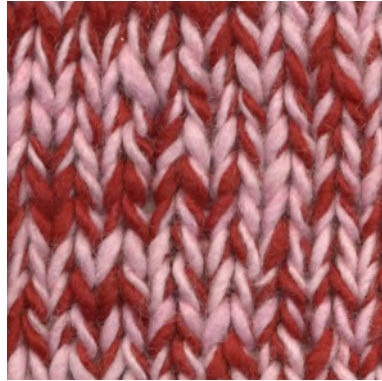

color samples

Manos del Uruguay, Wool Clasica - SOFT PINK MCL-2603
100% fair trade handspun wool
yarn mix of semi solid en varigates colors

MCM-2603 / MCL-2800

MCM-2603 / MCL-2106

MCM-2603 / MCL-2665

MCM-2603 / MCL-2247

patterns, yarn and necessities for curious knitters

color samples

Manos del Uruguay, Wool Clasica - SOFT PINK MCL-2603
100% fair trade handspun wool
yarn mix of semi solid en varigates colors

MCM-2603 / MCL-2615