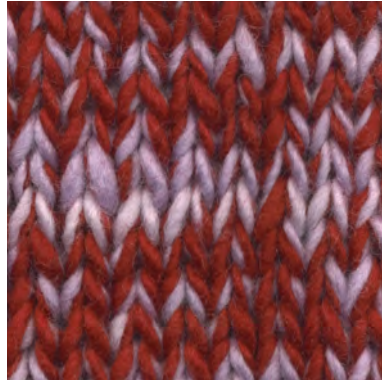

color samples

Manos del Uruguay, Wool Clasica - SOFT LILAC MCL-2615
100% fair trade handspun wool
yarn mix of semi solid en varigates colors

MCM-2615 / MCL-2800

MCM-2615 / MCL-2106

MCM-2615 / MCL-2665

MCM-2615 / MCL-2247

patterns, yarn and necessities for curious knitters

color samples

Manos del Uruguay, Wool Clasica - SOFT LILAC MCL-2615
100% fair trade handspun wool
yarn mix of semi solid en varigates colors

MCM-2615 / MCL-2603