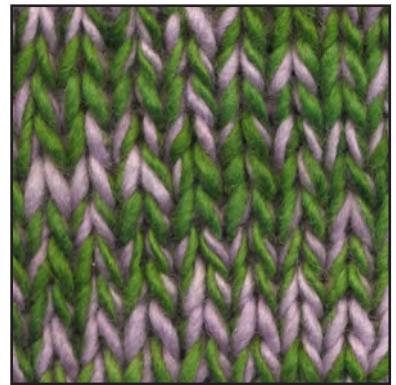

MCM-2615 / MCL-2364