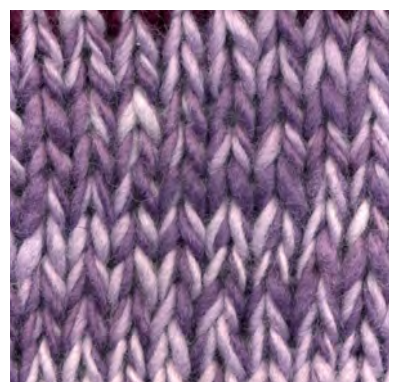

MCM-2615 / MCM-2672

patterns, yarn and necessities for curious knitters