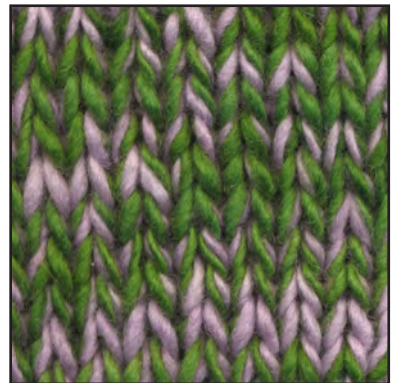

MCM-2615 / MCL-2364