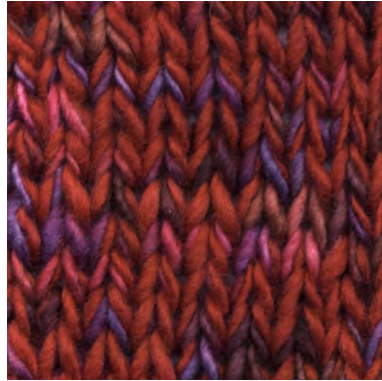

# color samples

Manos del Uruguay, Wool Clasica - PURPLE'S MCM-7032  
100% fair trade handspun wool  
yarn mix of semi solid en varigates colors

MCM-7032 / MCL-2800

MCM-7032 / MCL-2106

MCM-7032 / MCL-2665

# color samples

Manos del Uruguay, Wool Clasica - PURPLE'S MCM-7032  
100% fair trade handspun wool  
yarn mix of semi solid en varigates colors

MCM-7032 / MCL-2615

MCM-7032 / MCL-2603

MCM-7032 / MCL-5003