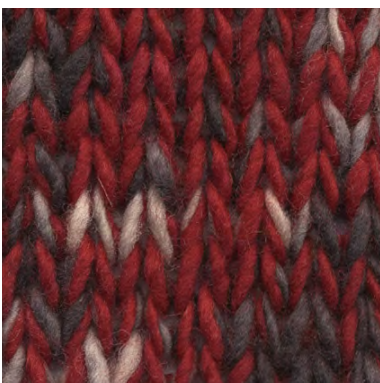

MCL-2106 / MCL-7311