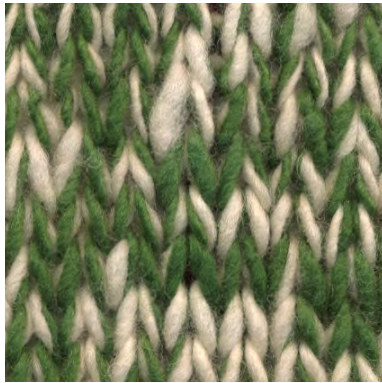

MCL-2800 / MCL-2364