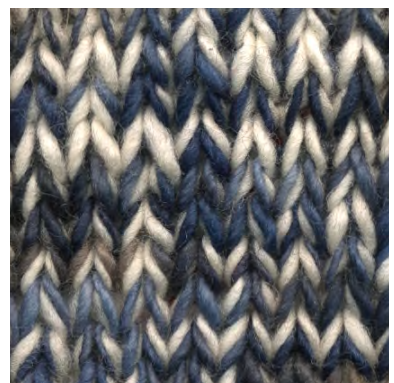

# color samples

Manos del Uruguay, Wool Clasica - OFF WHITE MCL-2800  
100% fair trade handspun wool  
yarn mix of semi solid en varigates colors

MCL-2800 / MCL-2603

MCL-2800 / MCL-5003

MCL-2800 / MCL-7032

MCL-2800 / MCL-6422

MCL-2800 / MCL-6554

MCL-2800 / MCL-8891

MCL-2800 / MCL-7311

MCL-2800 / MCM-8891

MCL-2800 / MCM-7073

patterns, yarn and necessities for curious knitters