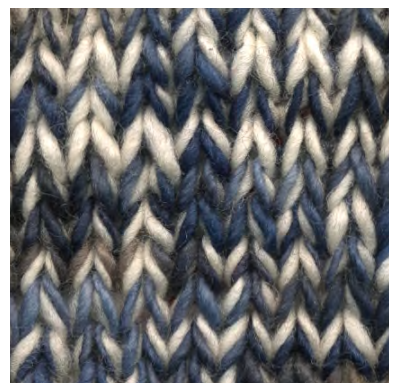

patterns, yarn and necessities for curious knitters

color samples

Manos del Uruguay, Wool Clasica - OFF WHITE MCL-2800
100% fair trade handspun wool
yarn mix of semi solid en varigates colors

MCL-2800 / MCL-2603

MCL-2800 / MCL-5003

MCL-2800 / MCL-7032

MCL-2800 / MCL-6422

MCL-2800 / MCL-6554

MCL-2800 / MCL-8891

MCL-2800 / MCL-7311

MCL-2800 / MCM-8891

MCL-2800 / MCM-7073