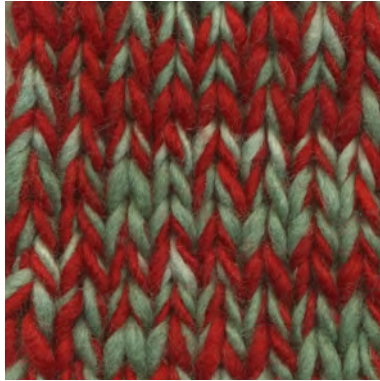

color samples

Manos del Uruguay, Wool Clasica - GREY MINT MCL-2302
100% fair trade handspun wool
yarn mix of semi solid en varigates colors

MCM-2302 / MCL-2800

MCM-2302 / MCL-2106

MCM-2302 / MCL-2665

MCM-2302 / MCL-2247

patterns, yarn and necessities for curious knitters

color samples

Manos del Uruguay, Wool Clasica - GREY MINT MCL-2302
100% fair trade handspun wool
yarn mix of semi solid en varigates colors

MCM-2302 / MCL-2603