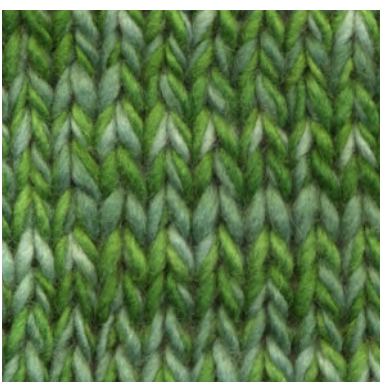

MCL-2364 / MCM-2302