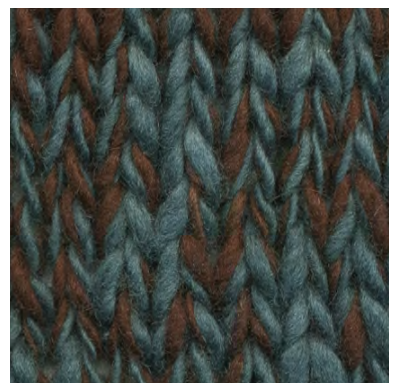

color samples

Manos del Uruguay, Wool Clasica - CHESTNUT MCL-2247
100% fair trade handspun wool
yarn mix of semi solid en varigates colors

MCL-2247 / MCL-2800

MCL-2247 / MCL-2106

MCL-2247 / MCL-2665

MCL-2247 / MCL-2264

MCL-2247 / MCL-2364

MCL-2247 / MCL-2444

MCL-2247 / MCL-2450

MCL-2247 / MCM-2412

MCL-2247 / MCM-2370

MCL-2247 / MCM-2302

MCL-2247 / MCM-2672

MCL-2247 / MCM-2615

patterns, yarn and necessities for curious knitters

color samples

Manos del Uruguay, Wool Clasica - CHESTNUT MCL-2247
100% fair trade handspun wool
yarn mix of semi solid en varigates colors

MCL-2247 / MCL-2603